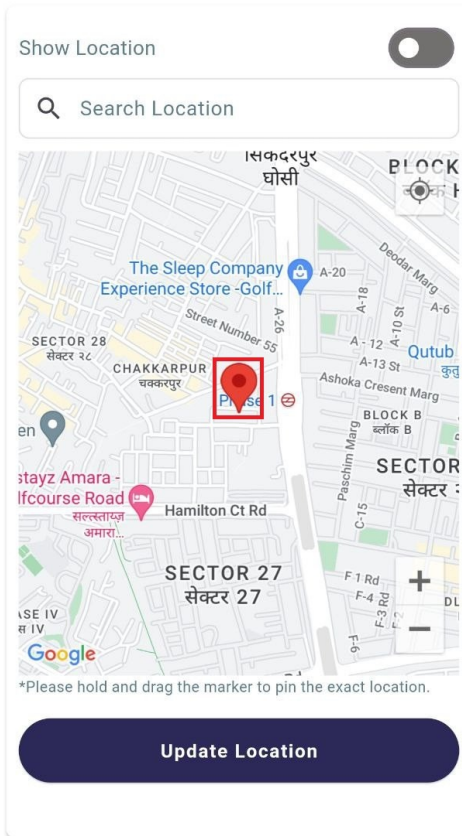

How to Update your Location?

- Log in to the app using your credentials, then click on the initial in the top right corner to access account settings.

- Click on the "Location" tab to open the location settings screen.

- Hold and drag the marker to pinpoint the exact location.

< Location

- Once set, click on the "Update Location" button to save the location where the marker is placed.

< Location

Show Location

Search Location