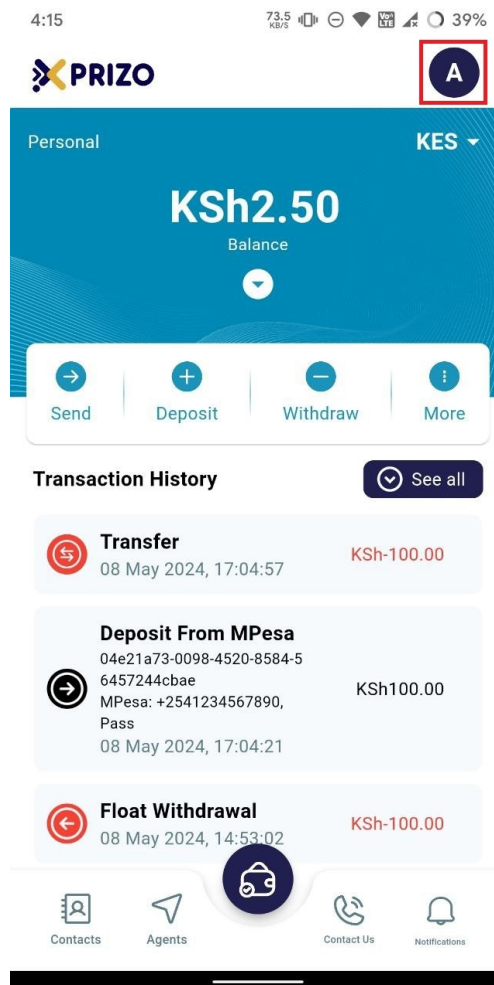

How to Update your Location?

- Log in to the app using your credentials, then click on the initial in the top right corner to access account settings.

- Click on the "Location" tab to open the location settings screen.

- Hold and drag the marker to pinpoint the exact location.

< Location

- Once set, click on the "Update Location" button to save the location where the marker is placed.

< Location

Show Location

Search Location