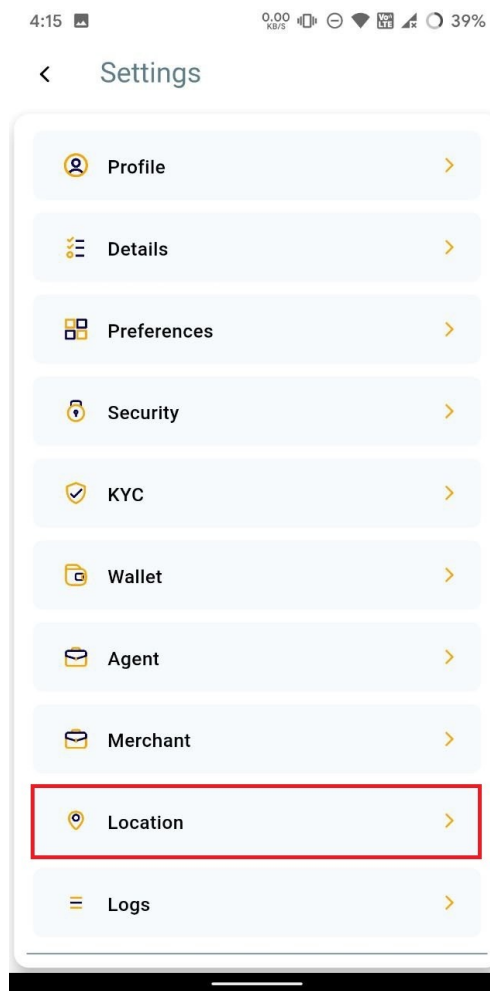

How to Update your Location?

- Log in to the app using your credentials, then click on the initial in the top right corner to access account settings.

- Click on the "Location" tab to open the location settings screen.

- Hold and drag the marker to pinpoint the exact location.

< Location

- Once set, click on the "Update Location" button to save the location where the marker is placed.

< Location

Show Location

Search Location